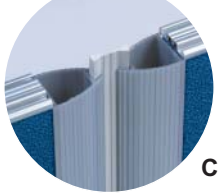

A

B

C

Elyse Screens

The **Elyse Range** of screens represents strength, durability and value for money. Slim 30mm design with strength. Modern linking trim available in silver, light grey and dark grey.

- A** Four way link **£5.00 per length**
- B** Three way link **£5.00 per length**
- C** Two way link **Standard**

*Curved and glazed screens price on application.
For extra feet option see Omni screens.*

Desk top screen fixing brackets

- ELY-XBKT18** 18mm Top included in price.
- ELY-XBKT25** 25mm Top included in price.
- ELY-XBKT43** 43mm Top and frame included in price.
- ELY-XBKTAD** 45-70 Adjustable bracket **£10.00 per set.**