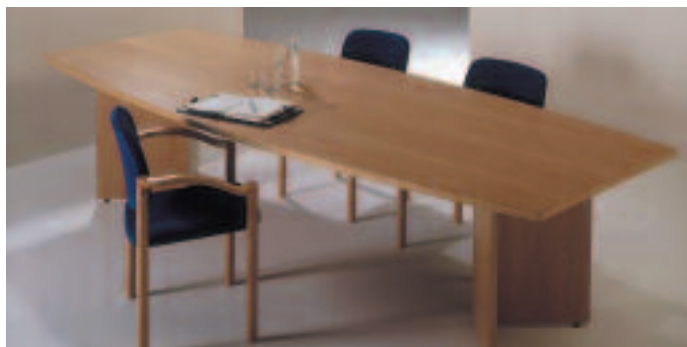

Boardroom tables

Round tables

NER-BDRM10DIA	1000 diameter	£405.00
NER-BDRM12DIA	1200 diameter	£427.00
NER-BDRM15DIA	1500 diameter	£670.00

Rectangular tables arrowhead base

NER-BDRM1680/AH	1600x800	£459.00
NER-BDRM1890/AH	1800x900	£477.00
NER-BDRM2010/AH	2000x1000	£558.00
NER-BDRM2412/AH	2400x1200	£639.00
NER-BDRM3012/2/AH	3000x1200	£873.00
NER-BDRM3612/2/AH	3600x1200	£940.00

Boat shaped tables arrowhead base

NER-BDRM1680/B/AH	1600x800	£571.00
NER-BDRM1890/B/AH	1800x900	£589.00
NER-BDRM2010/B/AH	2000x1000	£643.00
NER-BDRM2412/B/AH	2400x1200	£711.00
NER-BDRM3012/2/B/AH	3000x1200	£976.00
NER-BDRM3612/2/B/AH	3600x1200	£1116.00

D-end tables arrowhead base

NER-BDRM1680/D/AH	1600x800	£571.00
NER-BDRM1890/D/AH	1800x900	£589.00
NER-BDRM2010/D/AH	2000x1000	£643.00
NER-BDRM2412/D/AH	2400x1200	£711.00
NER-BDRM3012/2/D/AH	3000x1200	£976.00
NER-BDRM3612/2/D/AH	3600x1200	£1116.00

Credenzas and bookcases

Bookcases

NER-BC2SDH/90	800x800x720	£454.00
NER-BC2S/DH	800x350x720	£283.00
NER-BC3S	1000x350x930	£333.00
NER-BC5S	1000x350x1800	£468.00

Base Units

NER-STW1600	1600x526x720	£643.00
NER-STW1000	1000x526x720	£450.00